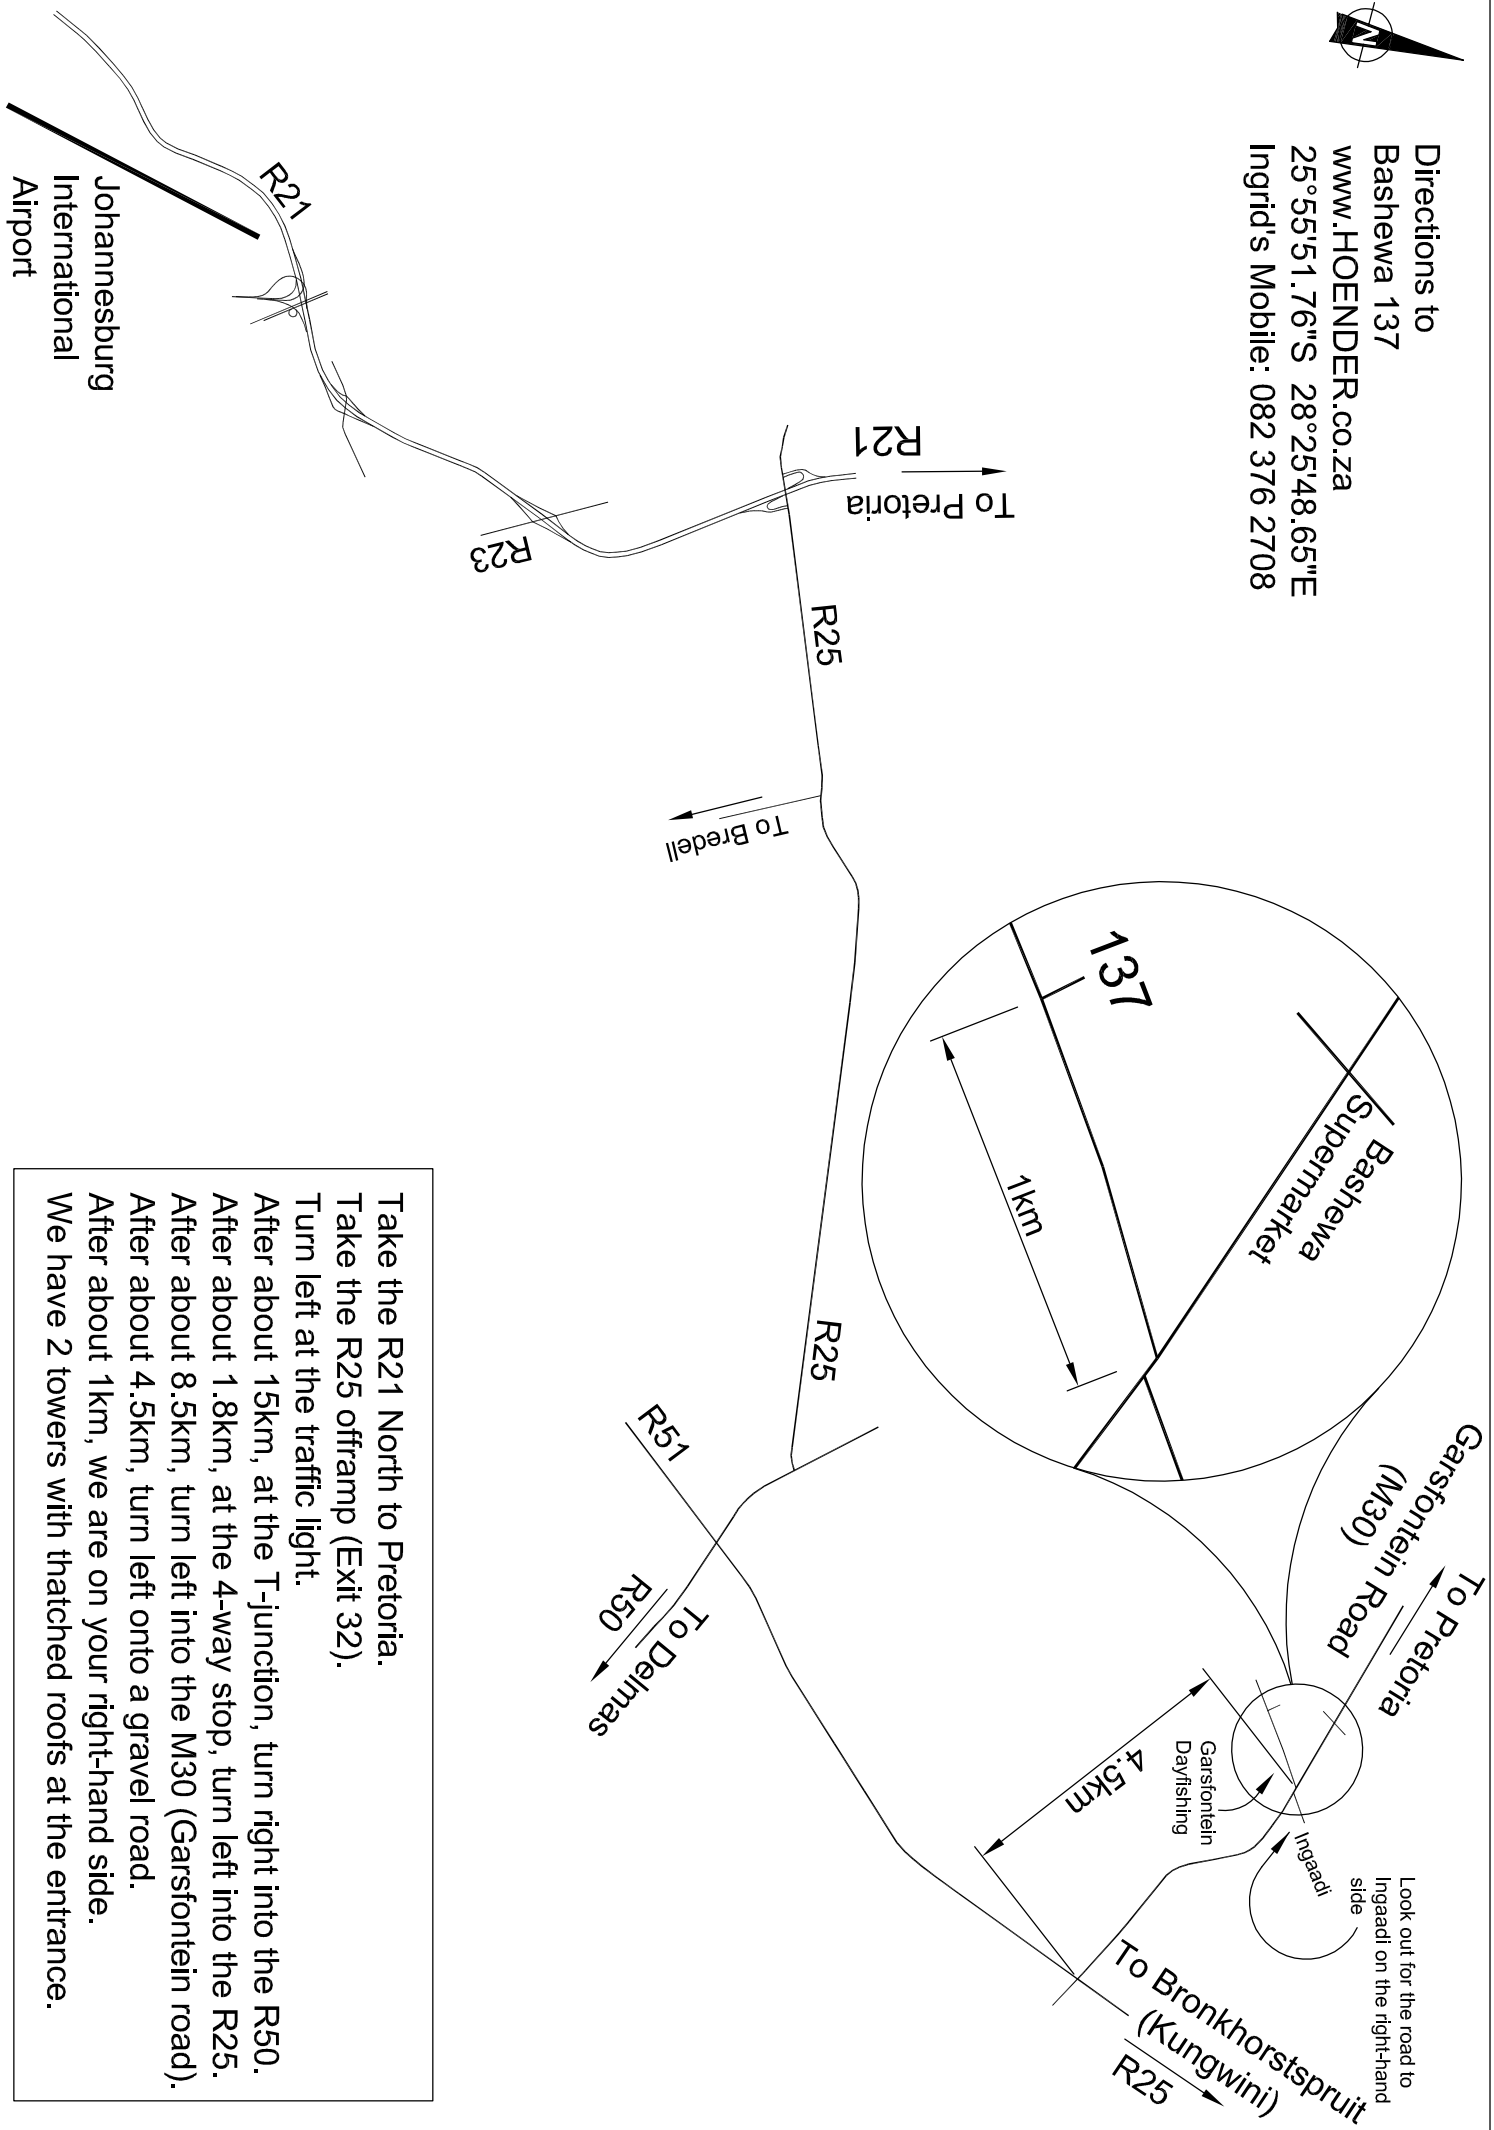

Directions to
Bashewa 137
www.HOENDER.co.za
25°55'51.76"S 28°25'48.65"E
Ingrid's Mobile: 082 376 2708

Take the R21 North to Pretoria.
Take the R25 offramp (Exit 32).
Turn left at the traffic light.
After about 15km, at the T-junction, turn right into the R50.
After about 1.8km, at the 4-way stop, turn left into the R25.
After about 8.5km, turn left into the M30 (Garstfontein road).
After about 4.5km, turn left onto a gravel road.
After about 1km, we are on your right-hand side.
We have 2 towers with thatched roofs at the entrance.